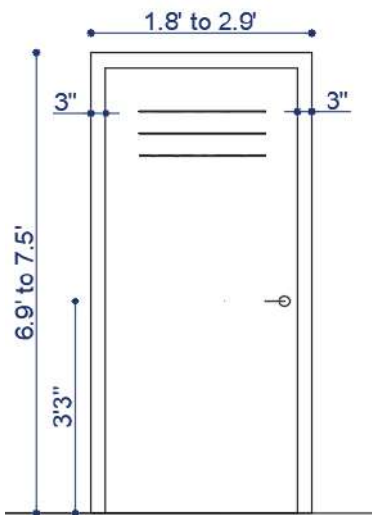

PEARL DOOR

TYPE: Melamine Door
COLOUR: Moon
TEXTURE: Soft
WIDTH: 1,8ft to 2,9ft
HEIGHT: 6,9ft to 7,5ft

CULLEN DOOR

TYPE: Melamine Door
COLOUR: Cenit
TEXTURE: Native
WIDTH: 1,8ft to 2,9ft
HEIGHT: 6,9ft to 7,5ft

NOVA DOOR

DOOR THICKNESS

TYPE: Melamine Door
COLOUR: Petra
TEXTURE: Soft
WIDTH: 1,8ft to 2,9ft
HEIGHT: 6,9ft to 7,5ft

WILLOW DOOR

TYPE: Melamine Door
COLOUR: Encino Brown
TEXTURE: Wood
WIDTH: 1,8ft to 2,9ft
HEIGHT: 6,9ft to 7,5ft

BIRDIE DOOR

TYPE: Melamine Door
COLOUR: Sacro
TEXTURE: Textile
WIDTH: 1,8ft to 2,9ft
HEIGHT: 6,9ft to 7,5ft

CASPIAN DOOR

DOOR THICKNESS

TYPE: Melamine Door
COLOUR: White
TEXTURE: Native
WIDTH: 1,8ft to 2,9ft
HEIGHT: 6,9ft to 7,5ft

CASSIA DOOR

TYPE: Melamine Door
COLOUR: Nut
TEXTURE: Wood
WIDTH: 1,8ft to 2,9ft
HEIGHT: 6,9ft to 7,5ft

3 LINES

5 RECTANGLES

2 STRAIGHT

Formiteca