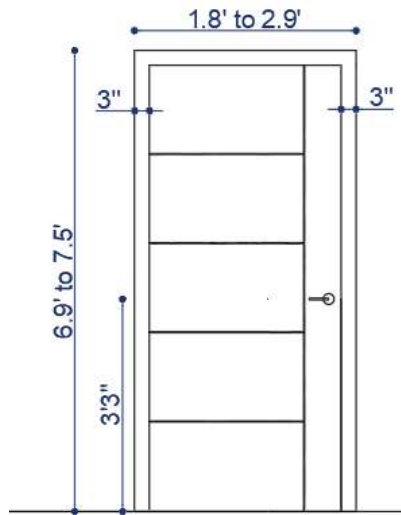

PEARL DOOR

TYPE: Melamine Door
COLOUR: Moon
TEXTURE: Soft
WIDTH: 1,8ft to 2,9ft
HEIGHT: 6,9ft to 7,5ft

CULLEN DOOR

TYPE: Melamine Door
COLOUR: Cenit
TEXTURE: Native
WIDTH: 1,8ft to 2,9ft
HEIGHT: 6,9ft to 7,5ft

NOVA DOOR

DOOR THICKNESS

TYPE: Melamine Door
COLOUR: Petra
TEXTURE: Soft
WIDTH: 1,8ft to 2,9ft
HEIGHT: 6,9ft to 7,5ft

WILLOW DOOR

TYPE: Melamine Door
COLOUR: Encino Brown
TEXTURE: Wood
WIDTH: 1,8ft to 2,9ft
HEIGHT: 6,9ft to 7,5ft

BIRDIE DOOR

TYPE: Melamine Door
COLOUR: Sacro
TEXTURE: Textile
WIDTH: 1,8ft to 2,9ft
HEIGHT: 6,9ft to 7,5ft

CASPIAN DOOR

DOOR THICKNESS

TYPE: Melamine Door
COLOUR: White
TEXTURE: Native
WIDTH: 1,8ft to 2,9ft
HEIGHT: 6,9ft to 7,5ft

CASSIA DOOR

TYPE: Melamine Door
COLOUR: Nut
TEXTURE: Wood
WIDTH: 1,8ft to 2,9ft
HEIGHT: 6,9ft to 7,5ft

3 LINES

5 RECTANGLES

2 STRAIGHT

Formiteca