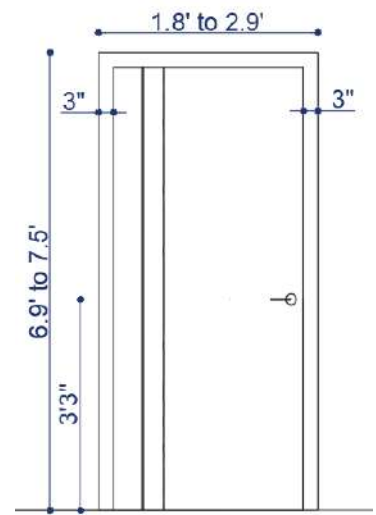

PEARL DOOR

TYPE: Melamine Door
COLOUR: Moon
TEXTURE: Soft
WIDTH: 1,8ft to 2,9ft
HEIGHT: 6,9ft to 7,5ft

CULLEN DOOR

TYPE: Melamine Door
COLOUR: Cenit
TEXTURE: Native
WIDTH: 1,8ft to 2,9ft
HEIGHT: 6,9ft to 7,5ft

NOVA DOOR

DOOR THICKNESS

TYPE: Melamine Door
COLOUR: Petra
TEXTURE: Soft
WIDTH: 1,8ft to 2,9ft
HEIGHT: 6,9ft to 7,5ft

WILLOW DOOR

TYPE: Melamine Door
COLOUR: Encino Brown
TEXTURE: Wood
WIDTH: 1,8ft to 2,9ft
HEIGHT: 6,9ft to 7,5ft

BIRDIE DOOR

TYPE: Melamine Door
COLOUR: Sacro
TEXTURE: Textile
WIDTH: 1,8ft to 2,9ft
HEIGHT: 6,9ft to 7,5ft

CASPIAN DOOR

DOOR THICKNESS

TYPE: Melamine Door
COLOUR: White
TEXTURE: Native
WIDTH: 1,8ft to 2,9ft
HEIGHT: 6,9ft to 7,5ft

CASSIA DOOR

TYPE: Melamine Door
COLOUR: Nut
TEXTURE: Wood
WIDTH: 1,8ft to 2,9ft
HEIGHT: 6,9ft to 7,5ft

3 LINES

5 RECTANGLES

2 STRAIGHT

Formiteca